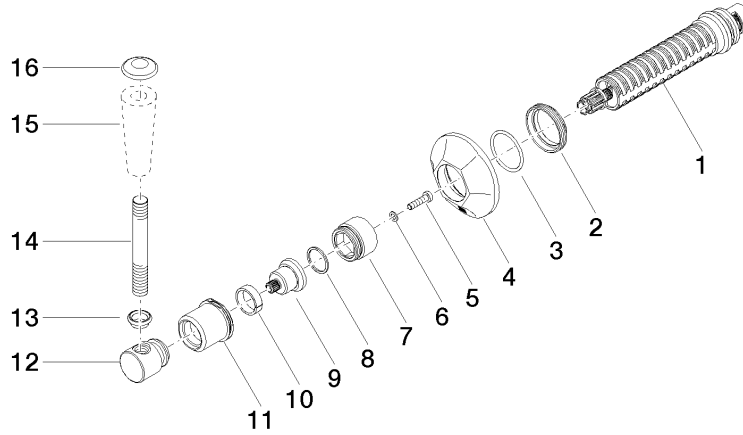

ST 060 401 0371

- rosette Ø 60 mm
- head part with cut-to-length spindle and sleeve

Individual components of this set

You need the following components for this set

1x 11 170 370-06

1x 36 608 371-06

MADISON Wall valve clockwise closing 3/4" - Brushed Platinum

ST 060 401 0371

ST 060 401 0371

Parts for other  
finishes can be found  
here: [Chrome](#)

MADISON Wall valve clockwise closing 3/4" - Brushed Platinum

MADISON

ST 060 401 0371

# MADISON Wall valve clockwise closing 3/4" - Brushed Platinum

---

MADISON

ST 060 401 0371

MADISON Wall valve clockwise closing 3/4" - Brushed Platinum

MADISON

ST 060 401 0371

Certificates

IAPMO\_4976 (1). WRAS\_2010066.

Spare parts list

No.	Item Number	Name	Quantity used	Delivery time
1	90 90 03 127 00 90	top	1	2
2	09 23 10 125-00	nut	1	10
3	90 14 10 063 00 90	seal	1	2
4	09 27 37 102-06	rosette	1	10
5	09 30 30 069 90	screw	1	2
6	09 30 11 194 90	disc	1	2
7	09 18 30 007-06	sleeve	1	-
Spare part can no longer be ordered, please order the replacement item				
8	90 28 10 030 00 90	ring	1	2
9	09 12 12 064-06	base	1	-
Spare part can no longer be ordered, please order the replacement item				
10	90 14 15 021 00 90	ring	1	2
11	09 21 02 161-06	cover	1	10
12	09 20 37 101-06	handle	1	10
13	09 20 37 001-06	handle	1	10
14	09 28 22 013 90	pipe	1	2
15	11 170 370-06	MADISON Lever insert - Brushed Platinum	1	10
16	09 30 30 062-06	screw	1	10