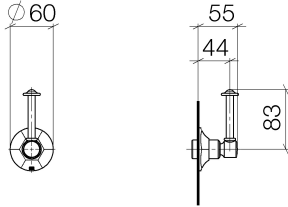

ST 060 401 0371

- rosette Ø 60 mm
- head part with cut-to-length spindle and sleeve

Individual components of this set

You need the following components for this set

1x 11 170 370-06

1x 36 608 371-06

MADISON Wall valve clockwise closing 3/4" - Brushed Platinum

# MADISON Wall valve clockwise closing 3/4" - Brushed Platinum

---

MADISON

ST 060 401 0371

MADISON Wall valve clockwise closing 3/4" - Brushed Platinum

MADISON

ST 060 401 0371

Certificates

IAPMO\_4976 (1). WRAS\_2010066.

Spare parts list

No.	Item Number	Name	Quantity used	Delivery time
1	90 90 03 127 00 90	top	1	2
2	09 23 10 125-00	nut	1	10
3	90 14 10 063 00 90	seal	1	2
4	09 27 37 102-06	rosette	1	10
5	09 30 30 069 90	screw	1	2
6	09 30 11 194 90	disc	1	2
7	09 18 30 007-06	sleeve	1	-
Spare part can no longer be ordered, please order the replacement item				
8	90 28 10 030 00 90	ring	1	2
9	09 12 12 064-06	base	1	-
Spare part can no longer be ordered, please order the replacement item				
10	90 14 15 021 00 90	ring	1	2
11	09 21 02 161-06	cover	1	10
12	09 20 37 101-06	handle	1	10
13	09 20 37 001-06	handle	1	10
14	09 28 22 013 90	pipe	1	2
15	11 170 370-06	MADISON Lever insert - Brushed Platinum	1	10
16	09 30 30 062-06	screw	1	10